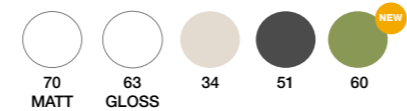

818 €

COMPONENTS	PRICE
Led horizontal illuminated mirror	349 €

LACQUERED FINISHINGS

WORKTOPS AND BASIN "KOLORES"

STONE WORKTOP

PET WORKTOP

ALL THE SETUPS AND PRICES
> PAGES 40-41

EXPRESS SERVICE
Ex-factory in 3 days