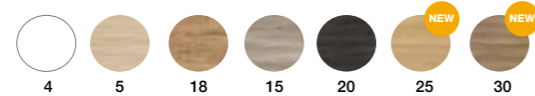

654 €

ALL THE SETUPS AND PRICES,
SEE > PAGES 28-31

OPTION REDUCED DEPTH 39 CM
> PAGES 28-29

EXPRESS SERVICE
Ex-factory in 3 days

FURNITURE FINISHINGS

WORKTOPS AND BASIN "KOLORES"

STONE WORKTOP

PET WORKTOP