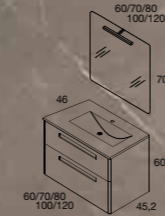

COMPONENTS	PRICE
Curved corners LED mirror	306 €
Led spotlight 30	73 €

All the mirrors with LED have a built-in touch sensor as standard