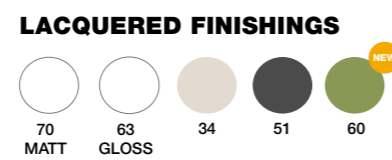

COMPONENTS	PRICE	PRICE
	70	63/34/51/60
Loop mirror	434 €	
Wall cupboard 1 door	240 €	276 €