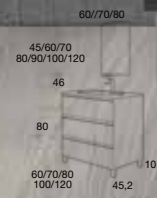

Carmen Collection

ESSENTIALS

CARMEN
80 cm | 3 Drawers with legs | LAM 20
Furniture price + Plus basin

850 €

COMPONENTS	PRICE
Frameless mirror	67 €
Ovled spotlight 50	110 €