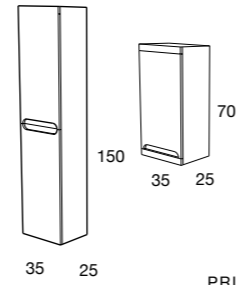

AUXILIARIES	PRICE MATT LACQUER	PRICE GLOSS LACQUER
Wall cabinet 2 doors	713 €	865 €
Wall cupboard 1 door	413 €	487 €

• NOTE AUXILIARIES
By default auxiliaries are opening to the righth.