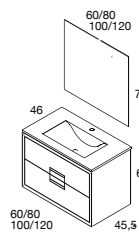

Novus Collection

TRENDY

DRAWERS HIGHT QUALITY HETTICH
Totally removable, soft close and triple regulation

PUSH OPENING

HANDLE

NOVUS
60 cm | 2 Drawers | Carcass
MATT N9 + Front MATT N7
Furniture price + Plus basin