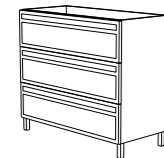

3 DRAWERS WITH LEGS

WIDTH	PRICE
60	641 €
80	726 €
100	816 €