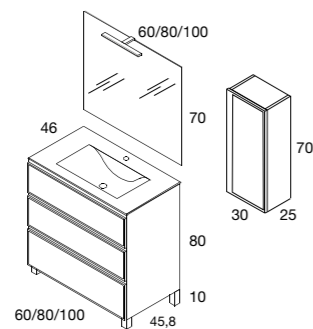

COMPONENTS	PRICE
Frameless mirror	75 €
Led spotlight 30	73 €
Towel racks chrome 36	92 €
Wall cupboard 1 door	245 €

PET FINISHINGS
ANTI PRINTS & RECYCLABLE