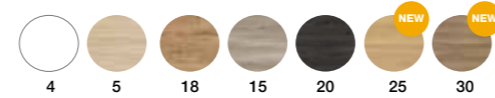

EXPRESS SERVICE
Ex-factory in 3 days

LAMINATED FINISHES

REGULAR DEPTH 46CM

2 DRAWERS
4 DRAWERS

WIDTH	PRICE
60	441 €
70	479 €
80	479 €
90	525 €
100	525 €
120	2 Drawers 583 € 4 Drawers 872 €

The 4-drawer unit is compatible with the washbasin Plus, Aire, Solido double basin and offset basin, and all worktops + washbasin worktops except for centred basin.