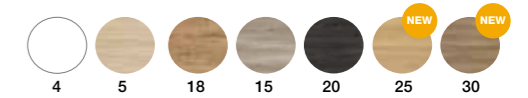

EXPRESS SERVICE
Ex-factory in 3 days

TECHNICAL VISIBLE SIDES IN 19MM THICKNESS

2 DESIGNS- HANDLES (SEE PAGE 26)

LAMINATED FINISHES

REGULAR DEPTH 46CM

2 DRAWERS / 4 DRAWERS
VISIBLE SIDES

WIDTH	PRICE
60	505 €
70	544 €
80	544 €
90	592 €
100	592 €
120	2 Drawers 652 € 4 Drawers 1.000 €