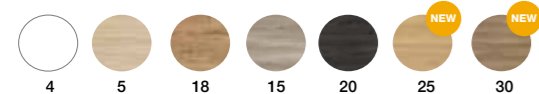

FINISHINGS