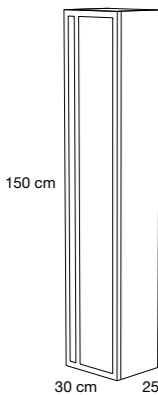

WALL CABINET 1 DOOR

PRICE
435 €

Select opening left or right

NOTE AUXILIARIES
Without indication, we send to right.