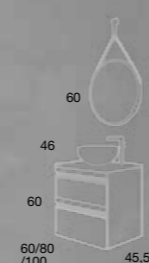

COMPONENTS	PRICE
Circular mirror	256 €
Leather strip	

COMPONENTS	PRICE
Frameless mirror	75 €
Led spotlight 30	73 €
Led spotlight 80	176 €
Dryer holder	48 €