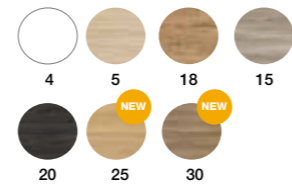

RONDO HANDLE

● Indicated in the order the colour of the Rondo handle: black, chrome or gold without price increase.

ALL THE SETUPS AND PRICES, SEE > PAGES 28-31

EXPRESS SERVICE
 Ex-factory in 3 days

SLIM FINISHES