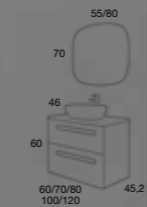

Paris
Collection
ESSENTIALS

PARIS
60 cm | 3 Drawers with legs | MATT 60
Furniture price + Plus basin

818 €

COMPONENTS	PRICE
Led horizontal illuminated mirror	349 €

LACQUERED FINISHINGS

WORKTOPS AND BASIN "KOLORES"

STONE WORKTOP

PET WORKTOP

ALL THE SETUPS AND PRICES
> PAGES 40-41

EXPRESS SERVICE
Ex-factory in 3 days

"KOLORES" WORKTOPS AND BASINS. Ex-factory 15 to 20 days

DRAWERS HIGHT QUALITY HETTICH
Totally removable, soft close and triple regulation

PARIS
80 cm | 2 Drawers | MATT 60
Furniture price + Worktop K-Green + Oval basin K-Green

1.180 €

Option with Plus basin

742 €

COMPONENTS	PRICE
Flow black framed mirror	444 €