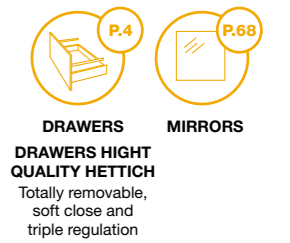

Tap to the right or to the left.

Finish: Matt ceramic

OVAL Basin THIN CERAMIC

MEASURE	PRICE
46 x 33 x 13	261 €

Tap position: centred, left o right.

WORKTOPS AND BASIN "KOLORES"

DRAWERS
DRAWERS HIGHT QUALITY HETTICH
Totally removable, soft close and triple regulation