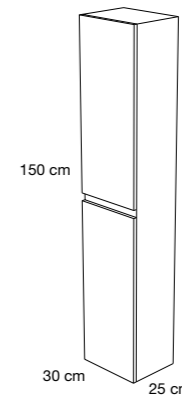

WALL CABINET
1/2D

According to front design

PRICE

321 €

1 Door: Handle and Rondo handle

2 Doors: Angled handle, Free 21 handle and Integrated handle

The auxiliary for the Gola handle is the Free 21 handle

Indicate opening left or right

NOTE AUXILIARIES

Auxiliaries are only made with hidden structure.

HI!!!

**YOU CHOOSE!
MORE OPTIONS.
EASY TO CHOOSE,
IN 2 STEPS.**

CHOOSE FURNITURE + CHOOSE
WASHBASIN