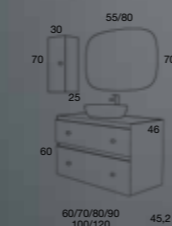

CHROME RONDO HANDLE HIDDEN SIDES

CARMEN
100 cm | 2 Drawers | LAM 30
Furniture price + Compact stone
Mix worktop + Oval basin K-Blue

1.225 €

Option with Plus basin

751 €

COMPONENTS	PRICE
Flow framed silver led	444 €
Wall cupboard	197 €