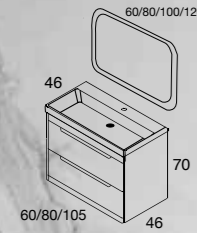

COMPONENTS	PRICE
Loop mirror LED	434 €