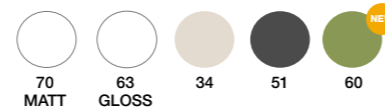

3 DRAWERS WITH LEGS REDUCED DEPTH

WIDTH	PRICE 70	PRICE 63/51/34/60
60	624 €	667 €
70	692 €	744 €
80	692 €	744 €
100	764 €	823 €

LACQUERED FINISHINGS

WORKTOPS

Worktops for countertop basins

COMPACT STONE WORKTOPS