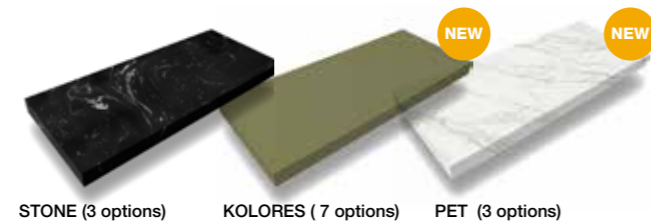

● Worktop for countertop:

Compact stone worktop (depth 46 cm)
Microtec KOLORES worktop (depth 46 cm)
Pet worktops (depth 46 cm)