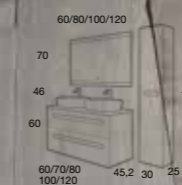

COMPONENTS	PRICE 70	PRICE 63/34/51/60
Led horizontal illuminated Mirror	466 €	450 €
Wall cabinet 1 door	386 €	450 €

DRAWERS HIGH QUALITY HETTICH
Totally removable,
soft close and
triple regulation