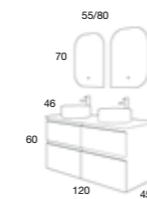

PET WORKTOP

COMPONENTS   **PRICE**

Desigual mirror led right peak	287 €
Desigual mirror led left peak	287 €

Mirror 55
Option left o right peak.
Indicated in the order
By default we send peak to the right

ALL THE SETUPS AND PRICES,
SEE > PAGES 28-31

EXPRESS SERVICIE
Ex-factory in 3 days

**"KOLORES" WORKTOPS AND
BASINS.** Ex-factory 15 to 20 days