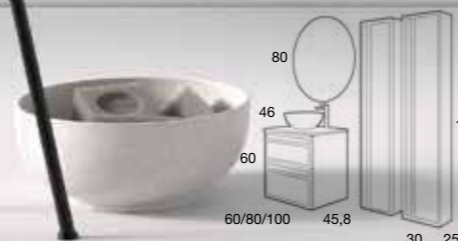

COMPONENTS	PRICE
Circular frameless mirror with led	323 €
Wall cabinet 1 door (unit)	435 €

MARINA
80 cm | 2 Drawers | PET 15
Furniture price + Plus basin

728 €