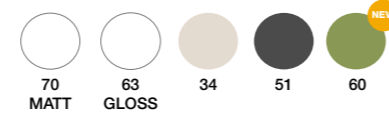

LACQUERED FINISHINGS

ALL THE SETUPS AND PRICES
> PAGES 40-41

OPTION REDUCED DEPTH 39 CM
> PAGE 40

EXPRESS SERVICE
Ex-factory in 3 days

DRAWERS HIGH QUALITY HETTICH
Totally removable, soft close and triple regulation

PARIS
70 cm | 2 Drawers | MATT 34
Furniture price + Plus basin

734 €