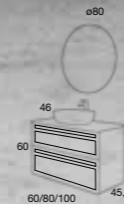

COMPONENTS	PRICE
Circular Gold framed mirror	394 €