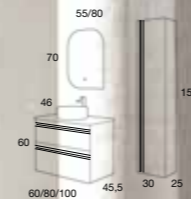

DRAWERS HIGH QUALITY HETTICH
Totally removable, soft close and triple regulation

NATALIA
80 cm | 2 Drawers | PET 15
Furniture price + Worktop K-Black + Circular basin K-Black

1.175 €

Option with Plus basin

737 €

COMPONENTS	PRICE
Desigual mirror, right peak	287 €
Wall cabinet 1 door	419 €