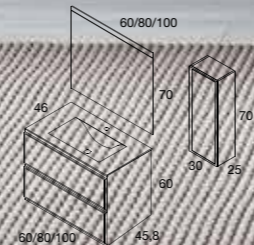

Araceli
Collection
ESSENTIALS

DRAWERS HIGHT QUALITY HETTICH
Totally removable,
soft close and
triple regulation

ARACELI
80 cm | 2 Drawers | PET 51
Furniture price + Plus basin
728 €

ALL THE SETUPS AND PRICES
> PAGES 58

EXPRESS SERVICE
Ex-factory in 3 days

COMPONENTS	PRIX
Mirror on a board led on the top	274 €
Wall cupboard 1 door (unit)	245 €

ARACELI
80 cm | 3 Drawers with legs | MATT 51
Furniture price + Plus basin

901 €

COMPONENTS	PRICE
Frameless mirror	75 €
Led spotlight 30	73 €
Towel racks chrome 36	92 €
Wall cupboard 1 door	245 €

PET FINISHINGS
ANTI PRINTS & RECYCLABLE