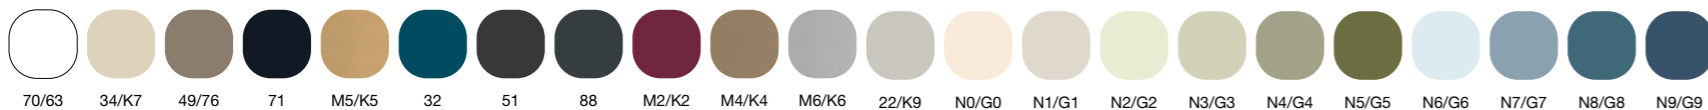

COLOURS: LACQUERED, MATT OR GLOSS

NOTE: The number on the right is gloss and the number on the left is matt. If there is only one, it can't be done in gloss.

SUE LUX
120 cm | 2 Drawers-2 doors | MATT 22