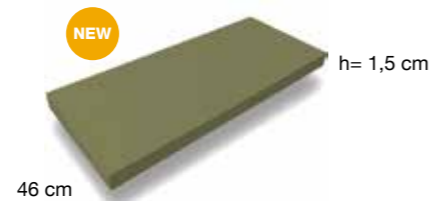

KOLORES WORKTOPS

WIDTH	PRICE
61	268 €
71	323 €
81	352 €
101	439 €
121	553 €

WORKTOPS NOTE:
It is mandatory indicate if the worktops has or not hole for tap and bowl and its position.

Microtec material
See composition at page 52

KOLORES