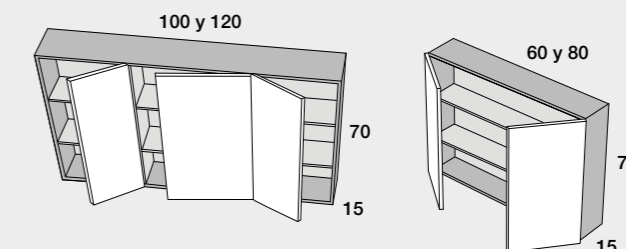

PRICE
77 €

NOTE: Not compatible with on a Board and Novus mirrors