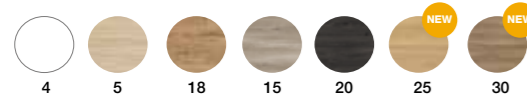

CARMEN

120 cm | 2 Drawers and door
LAM 18

Furniture price + Plus basin

1.015 €

FINISHINGS

WORKTOPS AND BASIN "KOLORES"

STONE WORKTOP

PET WORKTOP