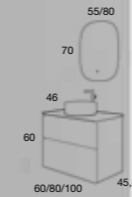

DRAWERS HIGH QUALITY HETTICH
Totally removable, soft close and triple regulation

ARACELI
80 cm | 2 Drawers | MATT 70
Furniture price + Compact stone Mix worktop + Circular basin K-White

1.166 €

Option with Plus basin

728 €

COMPONENTS	PRICE
Flow black framed led mirror	406 €