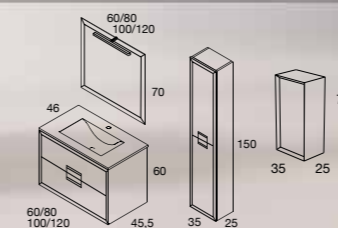

PLAN-VASQUE PLUS CÉRAMIQUE

MEASURE	PRICE
61	151 €
81	175 €
101	226 €
121 1 Bowl	327 €
121 Twin bowls	374 €

ALL THE OPTIONS FOR WORKTOPS AND BASINS > PAGES 30-31

DELIVERY SERVICE
Ex-factory 15 to 20 days

Mirrors, spotlights and accessories in pages 68-71

NOVUS
100 cm | 2 Drawers | Carcass
MATT 49 + Front MATT 34

Furniture price + Compact White stone worktop + Oval basin

1.603 €

Option with Plus basin

1.192 €