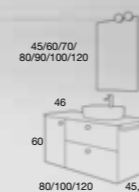

COMPONENTS	PRICE
Frameless Mirror	59 €
Round spotlight (unit)	63 €
Chrome towel rack	92 €