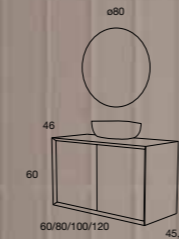

Sue Lux Collection

STYLISH

Sue lux is a collection of bathroom furniture, with a unique, elegant, sophisticated, atemporal design.

PLEASE REFER TO THE GENERAL CATALOG TO CUSTOMIZE A SUE LUX FURNITURE

DRAWERS HIGHT QUALITY HETTICH
Totally removable, soft close and triple regulation

Furniture price + Offset Plus basin
Does not include Stiletto base support

1.777 €

• Prices and options of Stiletto base support, see page 70

• Towels racks, dryer holder, iron holder are not suitable for this collection.

DELIVERY SERVICE

Ex-factory 15 to 20 days

CONSULT DESIGN, SETUPS AND OPTIONS IN THE GENERAL CATALOG

All the options for worktop see pages 30-31

Mirrors, accessories and spotlights options, see pages 68-71

COLOURS: LACQUERED, MATT OR GLOSS

NOTE: The number on the right is gloss and the number on the left is matt. If there is only one, it can't be done in gloss.

Furniture price + Oval K-Black basin

2.243 €

Furniture price + Plus basin

1.428 €

2 DRAWERS

2 DOORS

WIDTH	PRICE	
	MATT LACQUER	PRICE GLOSS LACQUER
60	1.143 €	1.216 €
80	1.253 €	1.383 €
100	1.364 €	1.489 €
120	1.574 €	1.736€

WIDTH	PRICE	
	MATT LACQUER	PRICE GLOSS LACQUER
60	933 €	1.026 €
80	1.206 €	1.165 €
100	1.175 €	1.325 €
120	1.317 €	1.492 €

PLUS CERAMIC BASIN

MEASURE	PRICE
61	151 €
81	175 €
101	226 €
121	1 Bowl 327 €
121	Twin bowls 374 €

PICOS DESIGN

SUE LUX
100 cm | 2 Doors | MATT 70

Furniture price + Oval basin

1.373 €

COMPONENTS	PRICE
Circular gold framed mirror	394 €
Stiletto base support h15	182 €