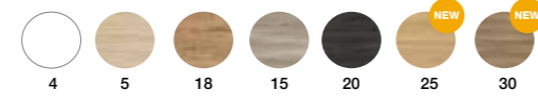

FURNITURE FINISHINGS