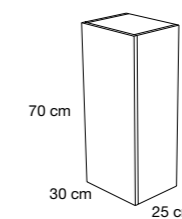

AUXILIARIES

WALL CUPBOARD
1 DOOR

PRICE

197 €

Select opening
left or right