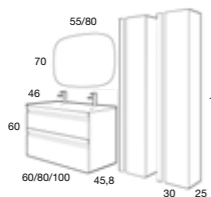

Araceli Collection

ESSENTIALS

ARACELI
80 cm | 2 Drawers | PET 11
Furniture price + Plus basin
728 €

COMPONENTS	PRICE
Flow silver framed led mirror	444 €
Wall cabinet 1 door	435 €

ALL THE SETUPS AND PRICES
> PAGES 58-59

“KOLORES” WORKTOPS AND BASINS. Ex-factory 15 to 20 days

PET FINISHINGS
ANTI PRINTS & RECYCLABLE

WORKTOPS AND BASIN “KOLORES” NEW

STONE WORKTOP

PET WORKTOP NEW

DRAWERS HIGH QUALITY HETTICH
Totally removable, soft close and triple regulation

ARACELI
80 cm | 2 Drawers | MATT 70
Furniture price + Compact stone Mix worktop + Circular basin K-White

1.166 €

Option with Plus basin

728 €

COMPONENTS	PRICE
Flow black framed led mirror	406 €