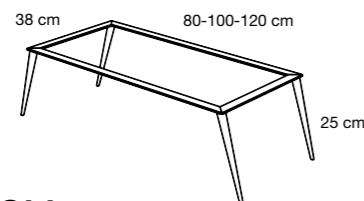

NEW

STILETTO BASE SUPPORT H15 CM

Metal base with conical legs

For 2-drawer unit 60 cm high when fitted with basin on worktop.

Please select white or black finish when ordering

DESCRIPTION	PRICE
Base support for module 80	178 €
Base support for module 100	182 €
Base support for module 120	190 €