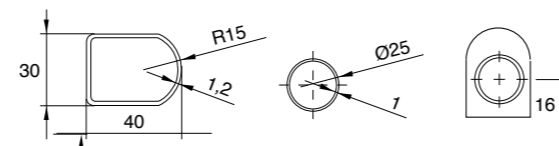

PICOS DESIGN

SUE LUX
100 cm | 2 Doors | MATT 70

Furniture price + Oval basin

1.373 €

COMPONENTS	PRICE
Circular gold framed mirror	394 €
Stiletto base support h15	182 €

Dryer towels - Radiator

CÁDIZ - WATER AND ELECTRICAL