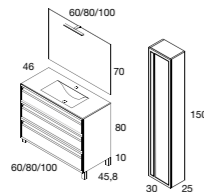

COMPONENTS	PRICE
Frameless mirror	75 €
Led soptlight 30	73 €
Wall cabinet 1 door	435 €