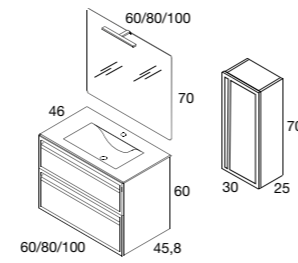

DRAWERS HIGHT QUALITY HETTICH
Totally removable,
soft close and
triple regulation

COMPONENTS	PRICE
Circular Gold framed mirror	394 €

Marina
Collection
ESSENTIALS

COMPONENTS	PRICE
Curved cornes mirror	87 €
Led spotlight 30	73 €
Towel racks chrome 36	92 €
Wall cupboard 1 door	245 €