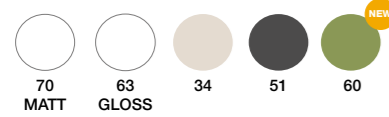

LACQUERED FINISHINGS