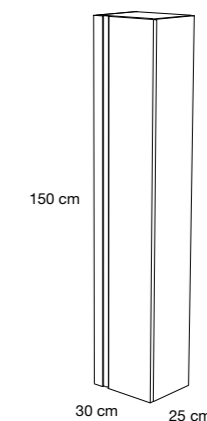

WALL CABINET 1 DOOR

PRICE
419 €

Select opening left or right

NOTE AUXILIARIES
Without indication, we send to right.

MIRRORS, AUXILIARIES, SPOTLIGHT OPTIONS AND GENERAL CONDITIONS IN PAGES 68-71

HI!!

**YOU CHOOSE!
MORE OPTIONS.
EASY TO CHOOSE,
IN 2 STEPS.**

CHOOSE FURNITURE + CHOOSE WASHBASIN