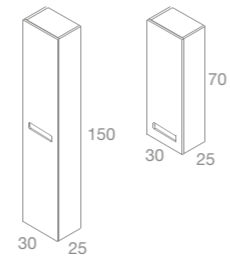

Paris
Collection
ESSENTIALS