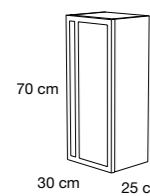

3 DRAWERS

WIDTH	PRICE
60	627 €
80	712 €
100	800 €

3 DRAWERS WITH LEGS

WIDTH	PRICE
60	641 €
80	726 €
100	816 €

PET FINISHINGS

AUXILIARIES

WALL CUPBOARD
1 DOOR

PRICE
245 €