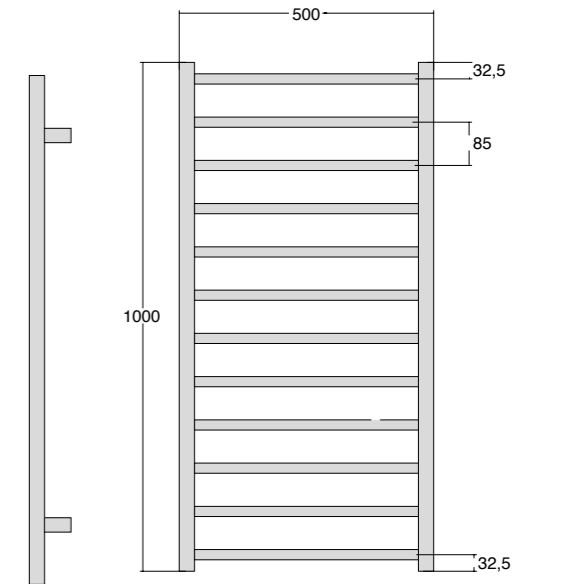

mesures en millimètres

DRYER ELECTRICAL TOWEL

IP 44 Class I | 230 V - 50 HZ
Almería Hight 100CM - 500 W

DIGITAL SCREEN

Timer 5 hours
Maximum temperature 35° C

ALMERÍA

VERSION	COLOUR	HIGHT MM	WIDTH MM	Nº TUBES	PRICE €
ELECTRICAL	CHROME	1000	500	12	541

GENERAL CONDITIONS

Dryer towels
- Dryer towels has a warranty of 5 years
- For electrical components the warranty is 3 years
The total of general conditions see page 71

- COLOURS: CHROME
- MATERIAL: STEEL
- CONECTIONS: 1/2".
- VERTICAL TUBES: 1,5 MM OF THICKNESS
- HORIZONTAL TUBES: 1,2 OF THICKNESS
- MAXIMUM EXERCISE PRESSURE: 4 BAR
- MAXIMUM EXERCISE TEMPERATURE: 100°
- VERTICAL INSTALLATION
- ELECTRICAL VERSION: INCLUDES PLUG FOR QUICK CONNE