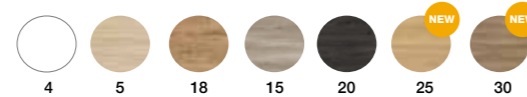

1.947 €

Option with Plus basin 2 bowl

1.246 €

LAM 4 + Worktop coffee Kolores + Angled handle

LAM 25 + Worktop coffee Kolores + Rondo black handle

LAM 20 + Worktop coffee Kolores + Integrated handle

FURNITURE FINISHINGS