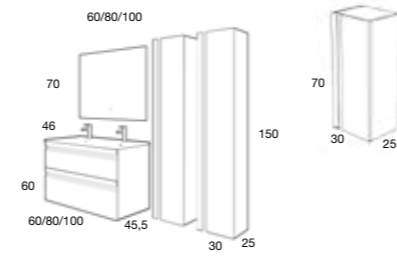

HI!!!

**YOU CHOOSE!
MORE OPTIONS.
EASY TO CHOOSE,
IN 2 STEPS.**

CHOOSE FURNITURE + CHOOSE WASHBASIN

Natalia Collection

ESSENTIALS

NATALIA
100 cm | 2 Drawers | PET 15
Furniture price + Plus basin

853 €

COMPONENTS	PRICE
Frameless mirror led	323 €
Wall cabinet 1 door (unit)	419 €