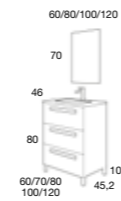

Paris
Collection
ESSENTIALS

PARIS
60 cm | 3 Drawers with legs | MATT 60
Furniture price + Plus basin

818 €

COMPONENTS	PRICE
Led horizontal illuminated mirror	349 €

LACQUERED FINISHINGS

WORKTOPS AND BASIN "KOLORES"

STONE WORKTOP

PET WORKTOP

ALL THE SETUPS AND PRICES
> PAGES 40-41

EXPRESS SERVICE
Ex-factory in 3 days

"KOLORES" WORKTOPS AND BASINS. Ex-factory 15 to 20 days

DRAWERS HIGHT QUALITY HETTICH
Totally removable, soft close and triple regulation

PARIS
80 cm | 2 Drawers | MATT 60
Furniture price + Worktop K-Green + Oval basin K-Green

1.180 €

Option with Plus basin

742 €

COMPONENTS	PRICE
Flow black framed mirror	444 €