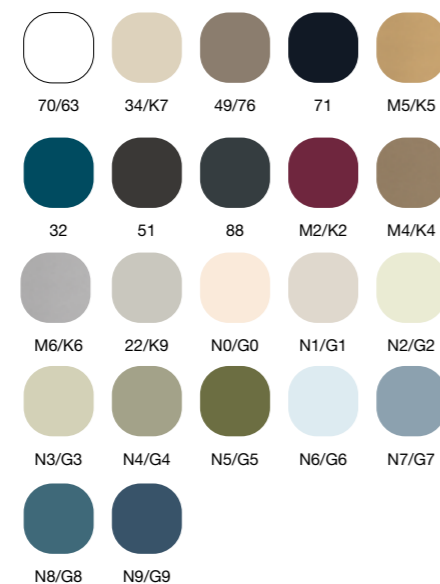

COLOURS: LACQUERED, MATT OR GLOSS

NOTE: The number on the right is gloss and the number on the left is matt. if there is only one, it can't be done in gloss.

2 DRAWERS

WIDTH	PRICE	
	MATT LACQUER	GLOSS LACQUER
60	800 €	933 €
80	875 €	1.060 €
100	966 €	1.167 €
120	1.131 €	1.339 €