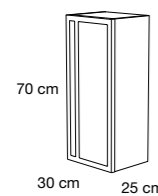

AUXILIARIES

WALL CUPBOARD 1 DOOR

PRICE
245 €

Select opening left or right