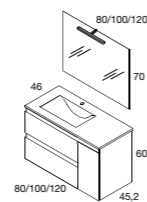

COMPONENTS	PRICE
Frameless mirror	128 €
Ovled spotlight 50	110 €
Black towel rack 29	84 €

ALL THE SETUPS AND PRICES,
SEE > PAGES 28-31

EXPRESS SERVICE
Ex-factory in 3 days

"KOLORES" WORKTOPS AND
BASINS. Ex-factory 15 to 20 days

RONDO BLACK HANDLE HIDEEN SIDES

DRAWERS HIGHT
QUALITY HETTICH
Totally removable,
soft close and
triple regulation

CARMEN

80 cm | 2 Drawers | LAM 18

Furniture price + Worktop K-Black
+ Circular basin K-Black

1.092 €

Option with Plus basin

654 €