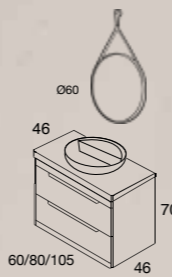

DRAWERS HIGH QUALITY HETTICH
Totally removable, soft close and triple regulation

LOOP
105 cm | 2 Drawers | MATT M5
Furniture price + Compact stone White worktop + Oval basin

1.498 €

Option with Loop basin

1.236 €

COMPONENTS	PRICE
Circular mirror leather stip	256 €