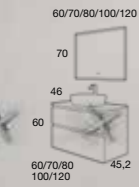

ESSENTIALS

INTEGRATED HANDLE HIDEEN SIDES

CARMEN
80 cm | 2 Drawers | LAM 15
Furniture price + Worktop K-Grey
+ Oval basin K-Grey

1.092 €

Option with Plus basin

654 €

COMPONENTS	PRICE
Curved corners	306 €
led mirror	