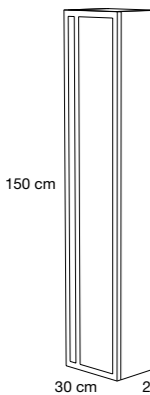

WALL CABINET
1 DOOR

PRICE
435 €

Select opening left or right

NOTE AUXILIARIES
Without indication, we send to right.