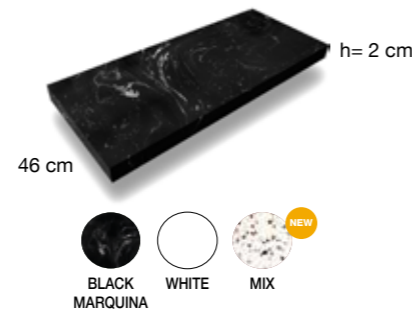

EXPRESS SERVICE
Ex-factory in 3 days

REGULAR DEPTH 46CM

1 DRAWER

WIDTH	PRICE
60	337 €
80	377 €
100	416 €

2 DRAWERS

WIDTH	PRICE
60	497 €
80	562 €
100	627 €

3 DRAWERS

WIDTH	PRICE
60	636 €
80	718 €
100	802 €

3 DRAWERS WITH LEGS

WIDTH	PRICE
60	653 €
80	734 €
100	819 €

NATALIA FINISHINGS

REDUCED DEPTH 39CM

1 DRAWER REDUCED DEPTH

WIDTH	PRICE
60	337 €
80	377 €
100	416 €

3 DRAWERS REDUCED DEPTH

WIDTH	PRICE
60	636 €
80	718 €
100	802 €

2 DRAWERS REDUCED DEPTH

WIDTH	PRICE
60	497 €
80	562 €
100	627 €

3 DRAWERS WITH LEGS REDUCED DEPTH

WIDTH	PRICE
60	653 €
80	734 €
100	819 €

WORKTOPS

Worktops for countertop basins

COMPACT STONE WORKTOPS

WIDTH	PRICE
61	268 €
81	352 €
101	439 €