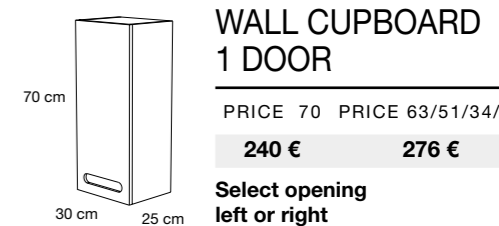

• Tap position: centred, left o right.

Finish: Matt ceramic

“KOLORES” WORKTOPS AND BASINS. Ex-factory 15 to 20 days

ONLY ESSENTIALS PRODUCT WITHOUT EXPRESS SERVICE

AUXILIARIES

WALL CUPBOARD 1 DOOR

PRICE 70	PRICE 63/51/34/60
240 €	276 €