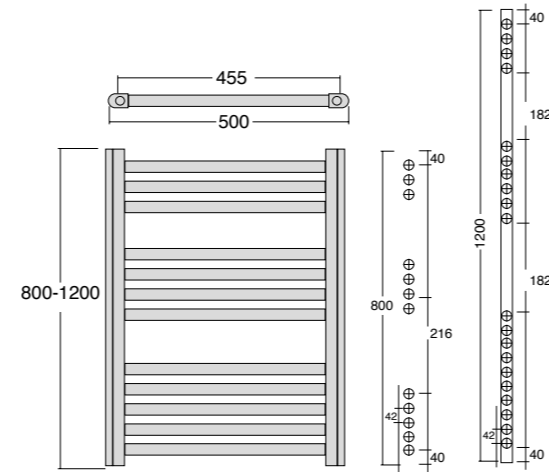

PICOS DESIGN

SUE LUX
100 cm | 2 Doors | MATT 70

Furniture price + Oval basin

1.373 €

COMPONENTS	PRICE
Circular gold framed mirror	394 €
Stiletto base support h15	182 €

Dryer towels - Radiator

CÁDIZ - WATER AND ELECTRICAL