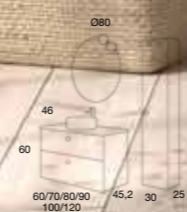

CARMEN

80 cm | 2 Drawers | LAM 18

Furniture price + Worktop K-Black
+ Circular basin K-Black

1.092 €

Option with Plus basin

654 €

COMPONENTS	PRICE
Circular frameless mirror	107 €
Round spotlight (unit)	63 €
Wall cabinet 1 door	321 €