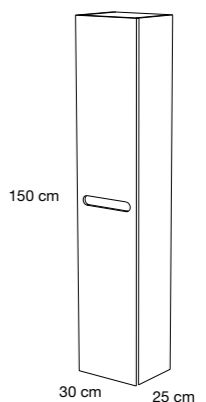

WALL CABINET 1 DOOR

PRICE 70	PRICE 63/51/34/60
386 €	450 €

Select opening left or right

NOTE AUXILIARIES
Without indication, we send to right.

MIRRORS, AUXILIARIES, SPOTLIGHT OPTIONS AND GENERAL CONDITIONS IN PAGES 68-71

HI!!!

**YOU CHOOSE!
MORE OPTIONS.
EASY TO CHOOSE,
IN 2 STEPS.**

CHOOSE FURNITURE + CHOOSE WASHBASIN