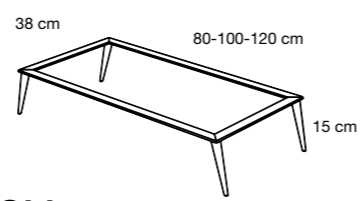

ACCESSORIES

TOWEL RACKS

CM	FINISH	PRICE
36	Chrome	92 €
29	Chrome	84 €
36	Matt Black	95 €
29	Matt Black	84 €

NOTE: towel racks of 36 for standards furnitures and 29 for reduced depth furniture o for who wish a little towel racks.

DRYER HOLDER

FINISH	PRICE
Chrome	48 €

IRON HOLDER

FINISH	PRICE
Chrome	72 €

HANGER

FINISH	PRICE
Chrome	46 €
Matt Black	46 €

TOILLER ROLL HOLDER

FINISH	PRICE
Chrome	59 €
Matt Black	59 €

CLIK-CLAK VALVES

FINISH	PRICE
Chrome	34 €
White	52 €
Black	52 €

TOTI TRAP

PRICE
73 €

NEW

STILETTO BASE SUPPORT H25 CM

Metal base with conical legs

For 2-drawer unit 60 cm high when fitted with basin on worktop.

Please select white or black finish when ordering

DESCRIPTION	PRICE
Base support for module 80	186 €
Base support for module 100	193 €
Base support for module 120	203 €

NEW

STILETTO BASE SUPPORT H15 CM

Metal base with conical legs

For 2-drawer unit 60 cm high when fitted with basin on worktop.

Please select white or black finish when ordering

DESCRIPTION	PRICE
Base support for module 80	178 €
Base support for module 100	182 €
Base support for module 120	190 €

SPOTLIGHTS

ALL OUR WALL LIGHTS CAN ALSO BE FITTED ON ALL LED BACKED ILLUMINATED MIRRORS, NOVUS MIRRORS AND CABINET MIRRORS

LED SPOTLIGHT CHROME

WIDTH	PRICE	W	K	LM
30	73 €	8	5700	580
45	109 €	10	5700	757
60	135 €	11	5700	955
80	176 €	15	5700	1270
100	200 €	15	5700	1270
120	220 €	18	5700	1532

LED SPOTLIGHT BLACK

WIDTH	PRICE	W	K	LM
30	84 €	8	5700	580

ROUND

WIDTH	PRICE	W	K
12 Ø	63 €	5	4000

OVLED SPOTLIGHT

WIDTH	PRICE	W	K	LM
50	110 €	9	4000	919
80	179 €	10	4000	1052

GENERAL CONDITIONS, FURNITURE, WASHBASINS, MIRRORS AND OTHER COMPLEMENTS

CARRIAGE:

After delivery of the goods, THE PURCHASER HAS 24H for any claim derived from the transport, deterioration or bad state of the goods.