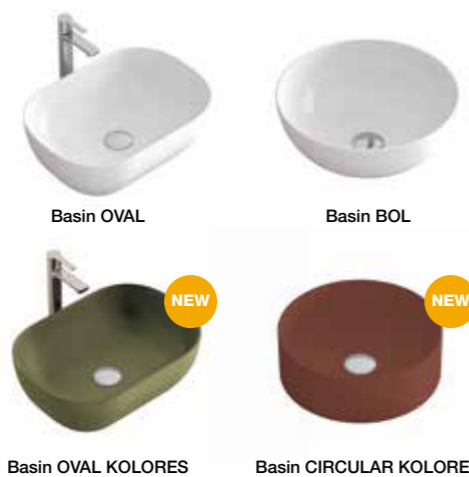

● Worktops for countertop basins

BOL basin (ceramic)
OVAL (ceramic)
CIRCULAR KOLORES basin (ceramic)
OVAL KOLORES basin (ceramic)