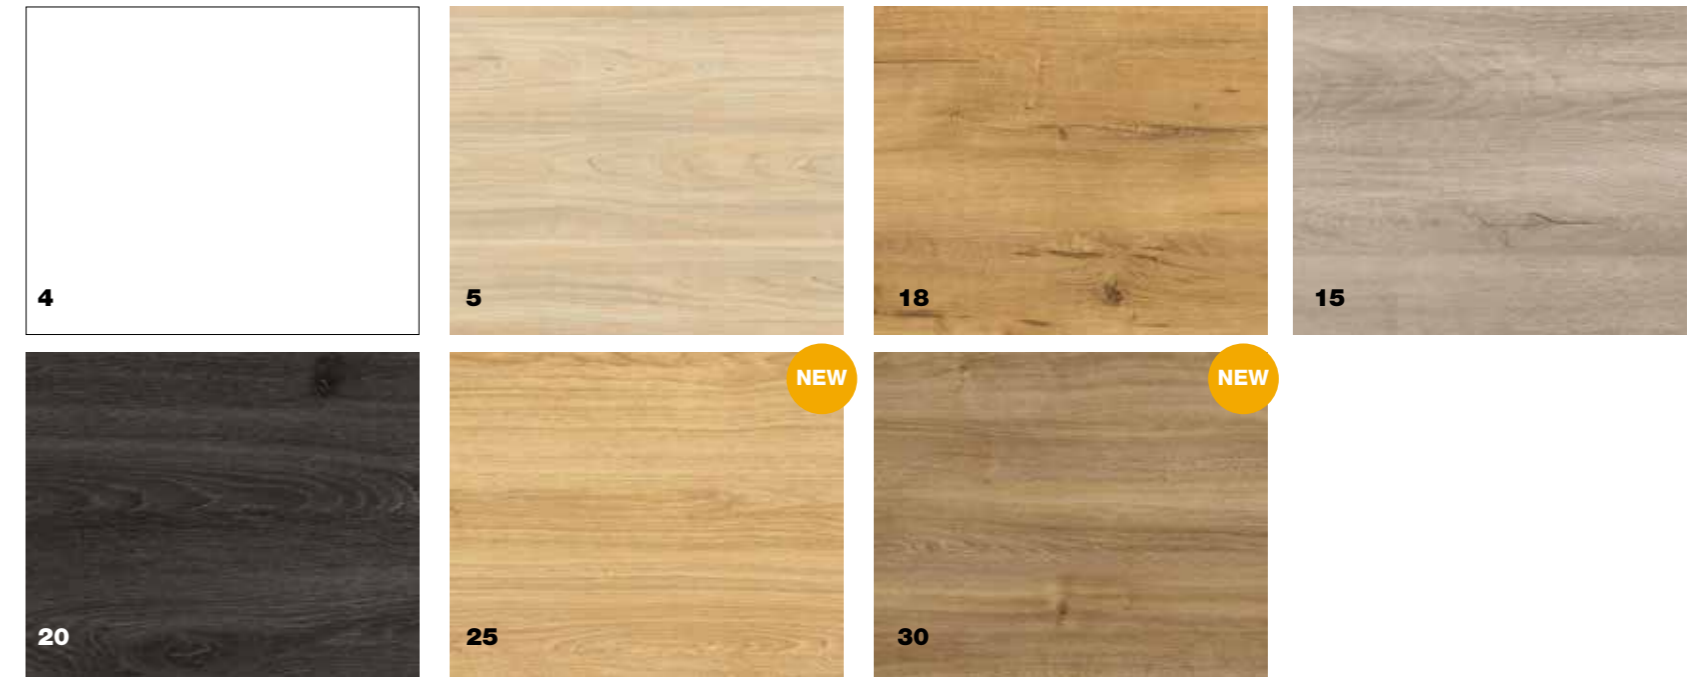

FINISH OPTIONS

SAME PRICE FOR ALL THE DESIGNS. Laminated melamine of high quality.