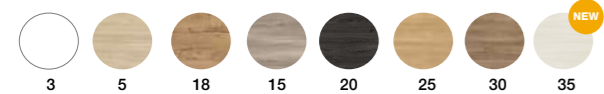

FURNITURE FINISHINGS / WORKTOPS