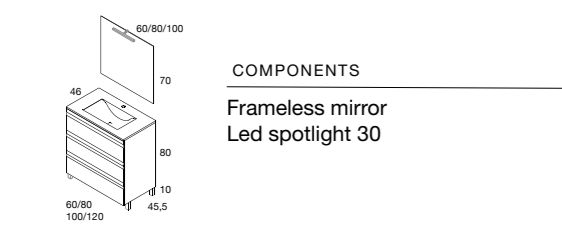

Natalia Collection

ESSENTIALS

DRAWERS HIGH QUALITY
Totally removable, soft close and triple regulation

1. **FINISHINGS**
2. 70 MATT
   - 63 GLOSS
   - 34 **NEW**
   - 15

1. **WORKTOPS AND BASIN "KOLORES"**
2. K-GREEN
   - K-BLUE
   - K-DEEP RED
   - K-COFFEE
   - K-GREY
   - K-WHITE
   - K-BLACK

1. **STONE WORKTOP**
2. BLACK MARQUINA
   - WHITE
   - MIX
3. **PET WORKTOP**
4. GREY
   - WHITE
   - CALACATTA

ALL THE SETUPS
> PAGE 90

REDUCED DEPTH 39 CM
> PAGE 90

EXPRESS SERVICE
Ex-factory in 3 days

NEW
NEW SIZE 1 DRAWER,
HIGH 40 CM