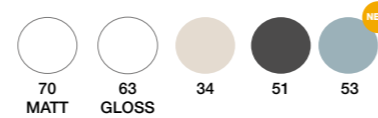

**High quality  
drawers.**

- Stainless steel sides
- Totally removable
- Soft close
- Triple regulation
- With organisers as standard in all collections

ALL THE SETUPS > PAGES 80-81

OPTION REDUCED DEPTH 39 CM  
> PAGE 80