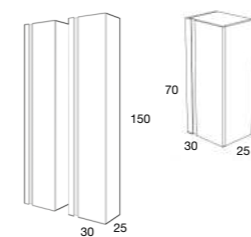

Natalia Collection

ESSENTIALS

COMPLEMENTS

Desigual mirror, right peak
Wall cabinet 1 door

DRAWERS HIGH QUALITY
Totally removable,
soft close and
triple regulation

COMPONENTS

Frameless mirror led
Wall cabinet 1 door (unit)

INDICATE THE OPENING to right or left
in the order.
Without indication, we send right.

COMPONENTS

Wall cupboard 1 door
Wall cabinet 1 door (unit)

INDICATE THE OPENING to right or left
in the order.
Without indication, we send right.

FINISHINGS

WORKTOPS AND BASIN "KOLORES"

STONE WORKTOP

PET WORKTOP

ALL THE SETUPS
> PAGE 90

EXPRESS SERVICE
Ex-factory in 3 days

"KOLORES" WORKTOPS AND BASINS.
Ex-factory 15 to 20 days