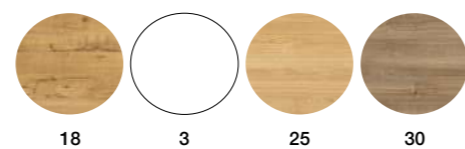

Elena | ONE BASIN
Collection
ESSENTIALS

Express Service
Ex-factory in
3 DAYS

Mirrors line
SEE P.94

Auxiliaries option
SEE P.68

FURNITURE FINISHES