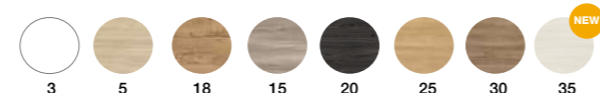

FURNITURE FINISHINGS / WORKTOPS