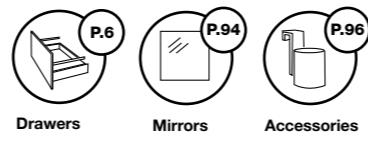

### PET WORKTOP

Other options of basin  
(AIRE, SOLIDO, OFFSET AND REDUCED DEPTH) see page 48

VISIBLE SIDES. GOLA BLACK HANDLE

OPTION WITH BLACK LEGS. Indicate in the order

**CARMEN**  
80 cm | 3 Drawers with legs | Finish 20  
Furniture + Plus basin