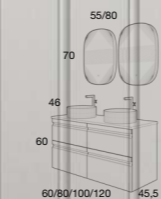

**DRAWERS HIGH QUALITY**  
Totally removable,  
soft close and  
triple regulation

**NATALIA**  
120 cm | 4 Drawers | Finish 70  
Furniture + Mix worktop +  
Circular countertop basin

COMPONENTS  
Flow black framed  
Led mirror