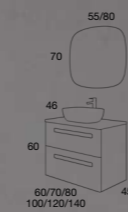

### PARIS

80 cm | 2 Drawers | Finish 53

Furniture + Worktops K-White + Oval K-White basin