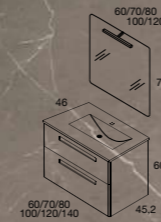

ALL THE SETUPS
> PAGES 80-81

OPTION REDUCED DEPTH 39 CM
> PAGE 80

EXPRESS SERVICE
Ex-factory in 3 days

DRAWERS HIGHT QUALITY
Totally removable, soft close and triple regulation

PARIS
70 cm | 2 Drawers | Finish 70
Furniture + Aire basin