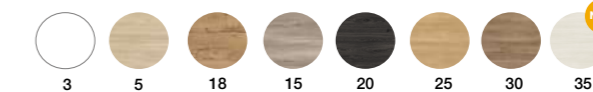

FURNITURE FINISHINGS / WORKTOPS