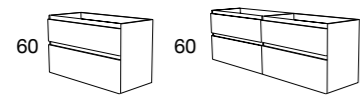

Blanca Collection

ESSENTIALS

TECHNICAL - LIST

SEE DESIGNS AND COMBINATIONS ON PAG. 12

REGULAR DEPTH 46 CM

2 Drawers
4 Drawers

WIDTH	
60	
80	
100	
120	4 Drawers

The 4-drawer cabinet of 120 is compatible with:
· Aire, plus and Solido twin basin
· Offset washbasin, only Solido washbasin
· All worktop for countertop basin, except for centred basin.