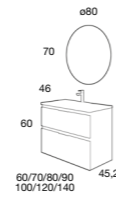

### PET WORKTOP

45/60/70/80/90/100/120 COMPONENTS

Frameless Mirror  
Round spotlight (unit)  
Chrome towel rack

80/100/120 45,2

INTEGRATES HANDLE. HIDDEN SIDES

**CARMEN**  
60 cm | 2 Drawers | Finish 25  
Furniture + Plus basin