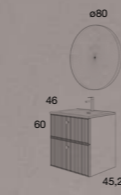

## ANTI-FINGERPRINT PET FINISHES

DOT GOLD HANDLE + AIRE BASIN

**BLANCA**  
60 cm | 2 Drawers | Finish 3  
Furniture + Aire basin