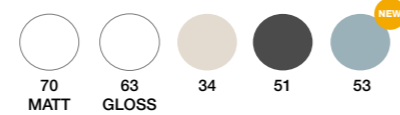

LACQUERED FINISHINGS