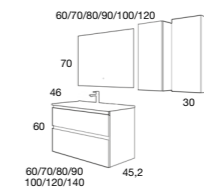

ANGLED HANDLE HIDDEN SIDES  
(OPTION IN BLACK)

PLUS TWIN BASIN

CENTER PLUS CERAMIC BASIN

**CARMEN**  
100 cm | 2 Drawers | Finish 15  
Furniture + Plus basin

COMPONENTS

Frameless mirror led  
Wall cupboard (unit)