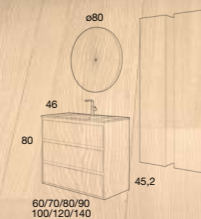

VISIBLE SIDES. INTEGRATED HANDLE

**CARMEN**  
80 cm | 3 Drawers | Finish 5  
Furniture + Aire basin

COMPONENTS

Circular Black framed mirror  
Wall cupboard 1 door (2 units)

ALUMINIUM ANGLED HANDLE HIDDEN SIDES  
(Optional in black)