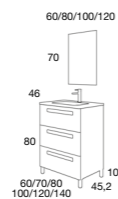

LACQUERED FINISHINGS

COMPONENTS

Led horizontal illuminated mirror

ALL THE SETUPS
> PAGES 80-81

OPTION REDUCED DEPTH 39 CM
> PAGE 80

EXPRESS SERVICE
Ex-factory in 3 days

OPTION WITH BLACK LEGS.
Indicate in the order