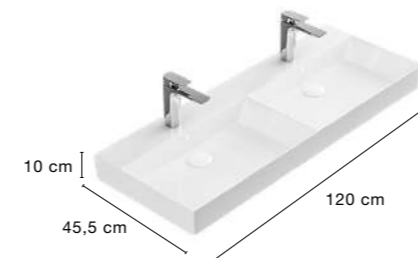

120 CM (TWIN BOWL)

Elena | TWO Ceramic basin

MELAMINE FINISHES