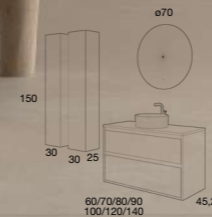

COMPONENTS

Loop circular led mirror
Wall cabinet 2 doors