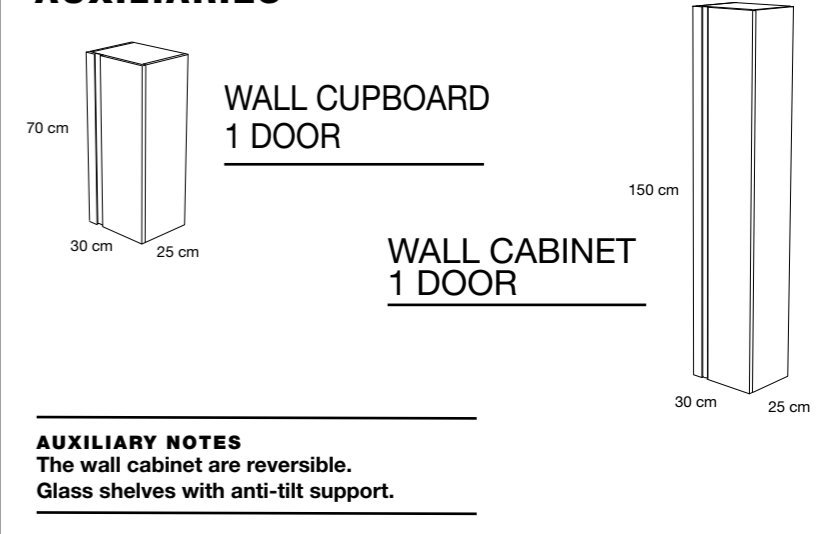

AUXILIARY NOTES The wall cabinet are reversible. Glass shelves with anti-tilt support.