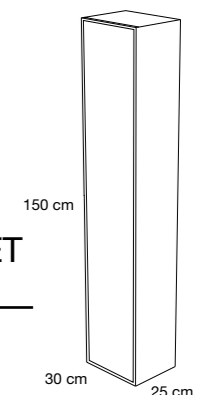

WALL CABINET 1 DOOR