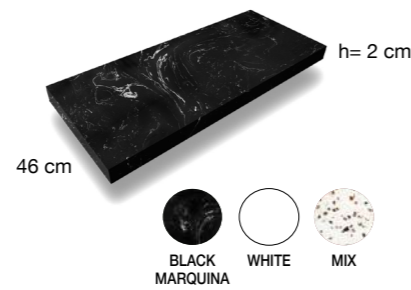

WORKTOPS

Worktops for countertop basins

COMPACT STONE WORKTOPS

WIDTH
61
81
101
121