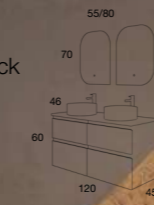

## CARMEN

120 cm | 4 Drawers | Finish 18  
Furniture + K-black worktop + K-black  
Circular basin (2 units)