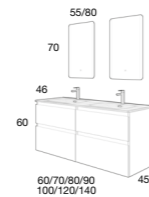

FURNITURE FINISHINGS / WORKTOPS

COMPONENTS

frameless mirror curved corners led

ALL CONFIGURATIONS
> PAGES 46-47

EXPRESS SERVICE
Ex-factory in 3 days

CARMEN
140 cm | 4 Drawers | Finish 3

Furniture + Aire twin bowl basin

ANGLED HANDLE ALUMINIUM HIDDEN SIDES