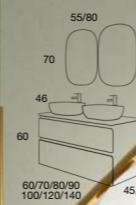

## CARMEN

120 cm | 2 Drawers | Finish 30  
Furniture + Worktop K-Green  
+ Oval basin K-Green (2 units)