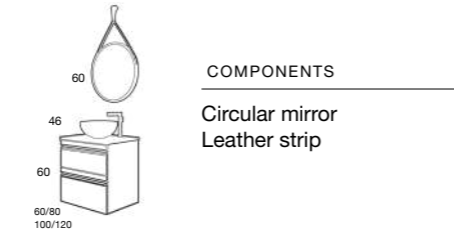

1. **FINISHINGS**
2. 70 MATT
   - 63 GLOSS
   - 34 **NEW**
   - 15

1. **WORKTOPS AND BASIN "KOLORES"**
2. K-GREEN
   - K-BLUE
   - K-DEEP RED
   - K-COFFEE
   - K-GREY
   - K-WHITE
   - K-BLACK

1. **STONE WORKTOP**
2. BLACK MARQUINA
   - WHITE
   - MIX
3. **PET WORKTOP**
4. GREY
   - WHITE
   - CALACATTA

ALL THE SETUPS
> PAGE 90

REDUCED DEPTH 39 CM
> PAGE 90

EXPRESS SERVICE
Ex-factory in 3 days