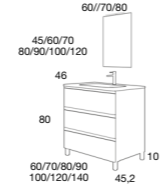

COMPONENTS

Frameless mirror
Ovled spotlight 50