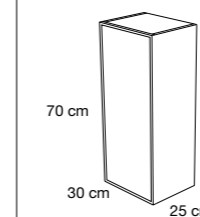

AUXILIARIES

NOTE AUXILIARIES
Without indication, we send to right

WALL CUPBOARD