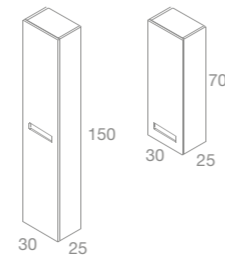

AUXILIARIES

Wall cabinet 1 door
Wall cupboard 1 door

INDICATE THE OPENING
to right or left in the order.
Without indication, we send right.

LACQUERED FINISHINGS

**High quality
drawers.**

- Stainless steel sides
- Totally removable
- Soft close
- Triple regulation
- With organisers as standard in all collections

ALL THE SETUPS > PAGES 80-81

OPTION REDUCED DEPTH 39 CM
> PAGE 80

EXPRESS SERVICE
Ex-factory in 3 days

**DRAWERS HIGH
QUALITY**
Totally removable,
soft close and
triple regulation

PARIS
80 cm | 2 Drawers | Finish 34
Furniture + Plus basin

COMPONENTS

Circular black
framed mirror