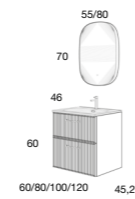

# Blanca Collection

ESSENTIALS

LINE GOLD HANDLE, STRIPED FRONTS

**BLANCA**  
60 cm | 2 Drawers | Finish 56  
Furniture + Aire basin

COMPONENTS

Flow mirror