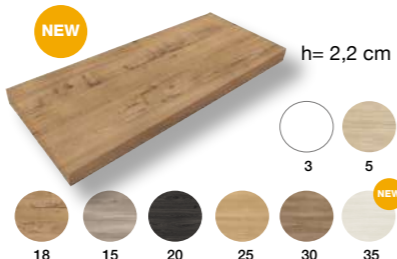

### KOLORES WORKTOPS

WIDTH
61
81
101
121

Microtec Material. Composition: Polymer material, mixture of high quality mineral and a high pressure, combined with a high performance synthetic color coating