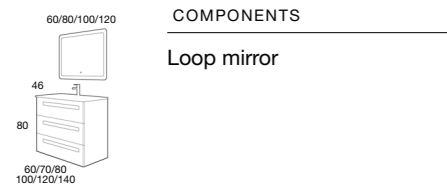

# Paris Collection

ESSENTIALS

**PARIS**  
80 cm | 3 Drawers | Finish 70  
Furniture + Aire basin

AIRE BASIN TWIN BOWL (100,120,140 CM)

COMPONENTS  
Loop mirror

**LACQUERED FINISHINGS**

ALL THE SETUPS  
> PAGES 80-81