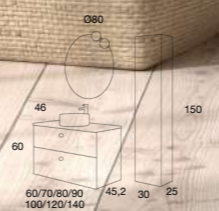

COMPONENTS

Circular frameless mirror
Round spotlight (unit)
Wall cabinet 1 door