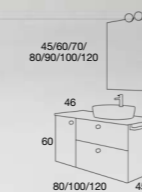

### PET WORKTOP

45/60/70/80/90/100/120 COMPONENTS

Frameless Mirror  
Round spotlight (unit)  
Chrome towel rack

80/100/120 45,2

INTEGRATES HANDLE. HIDDEN SIDES

**CARMEN**  
60 cm | 2 Drawers | Finish 25  
Furniture + Plus basin