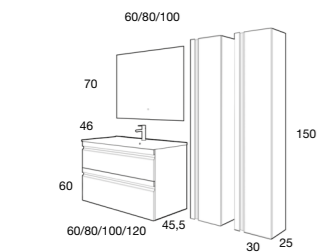

COMPONENTS

Frameless mirror led
Wall cabinet 1 door (unit)

INDICATE THE OPENING to right or left
in the order.
Without indication, we send right.