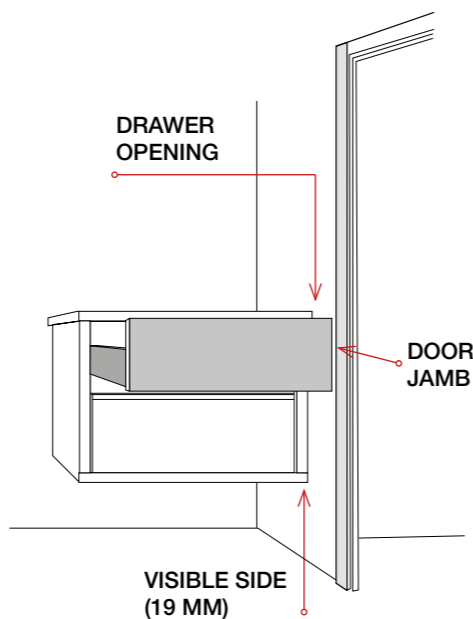

VISIBLE SIDES.
INTEGRATED HANDLE

CARMEN
80 cm | 2 Drawers | Fisisn 15

Furniture + Plus basin

COMPONENTS

Curved corners
led mirror

ALL CONFIGURATIONS
> PAGES 46-47

EXPRESS SERVICE
Ex-factory in 3 days

KOLORES WORKTOPS AND BASINS
Ex works 15 working days

Why are the sides made visibles?

- Allow opening of drawers when you have a door frame.
- In wall-mounted furniture to avoid possible friction.
- Offer a different aesthetic.

ANGLED HANDLE HIDDEN SIDES
(OPTION IN BLACK)

CARMEN
100 cm | 2 Drawers | Finish 15
Furniture + Plus basin

COMPONENTS

Frameless mirror led
Wall cupboard (unit)

FURNITURE FINISHINGS / WORKTOPS

WORKTOP AND BASIN KOLORES

STONE WORKTOP

PET WORKTOP

Other options of basin
(AIRE, SOLIDO, OFFSET AND REDUCED DEPTH) see page 48