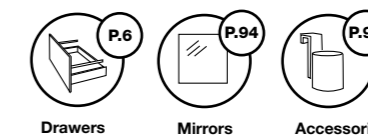

Blanca Collection

ESSENTIALS

DESIGNS

2 FRONTS DESIGNS

CONFIGURATIONS

WALLHUNG FURNITURES

Collection guide

DESIGNS, CONFIGURATIONS, FINISHES AND COMBINATIONS OF THE BLANCA COLLECTION

PET ANTI-FINGER-PRINT FINISHES

4 PLAIN COLOURS + 1 WOOD

COMBINATIONS

PLAIN AND STRIPED FRONTS. COMBINE THEM AS YOU LIKE.

HANDLES

3 MODELS IN FINISHES

COUNTERTOP KOLORES BASINS

7 COLORS / 2 MODELS OF COUNTERTOP BASIN

COUNTERTOP CERAMIC BASINS

5 MODELS OF COUNTERTOP BASIN

BASINS PLUS / AIRE / SOLIDO

WORKTOP

STONE / PET / KOLORES

KOLORES WORKTOPS AND WASHBASINS

Ex works 15 working days

ONLY ESSENTIALS PRODUCT NO EXPRESS SERVICE