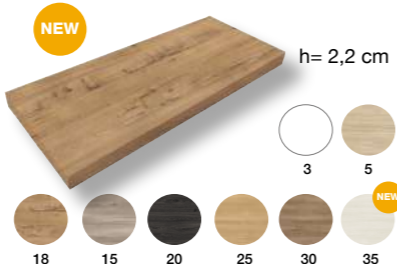

### KOLORES WORKTOPS

WIDTH	
61	
71	
81	
101	
121	
141	

Microtec Material.  
Composition: Polymer material, mixture of high quality mineral and a high pressure, combined with a high performance synthetic color coating