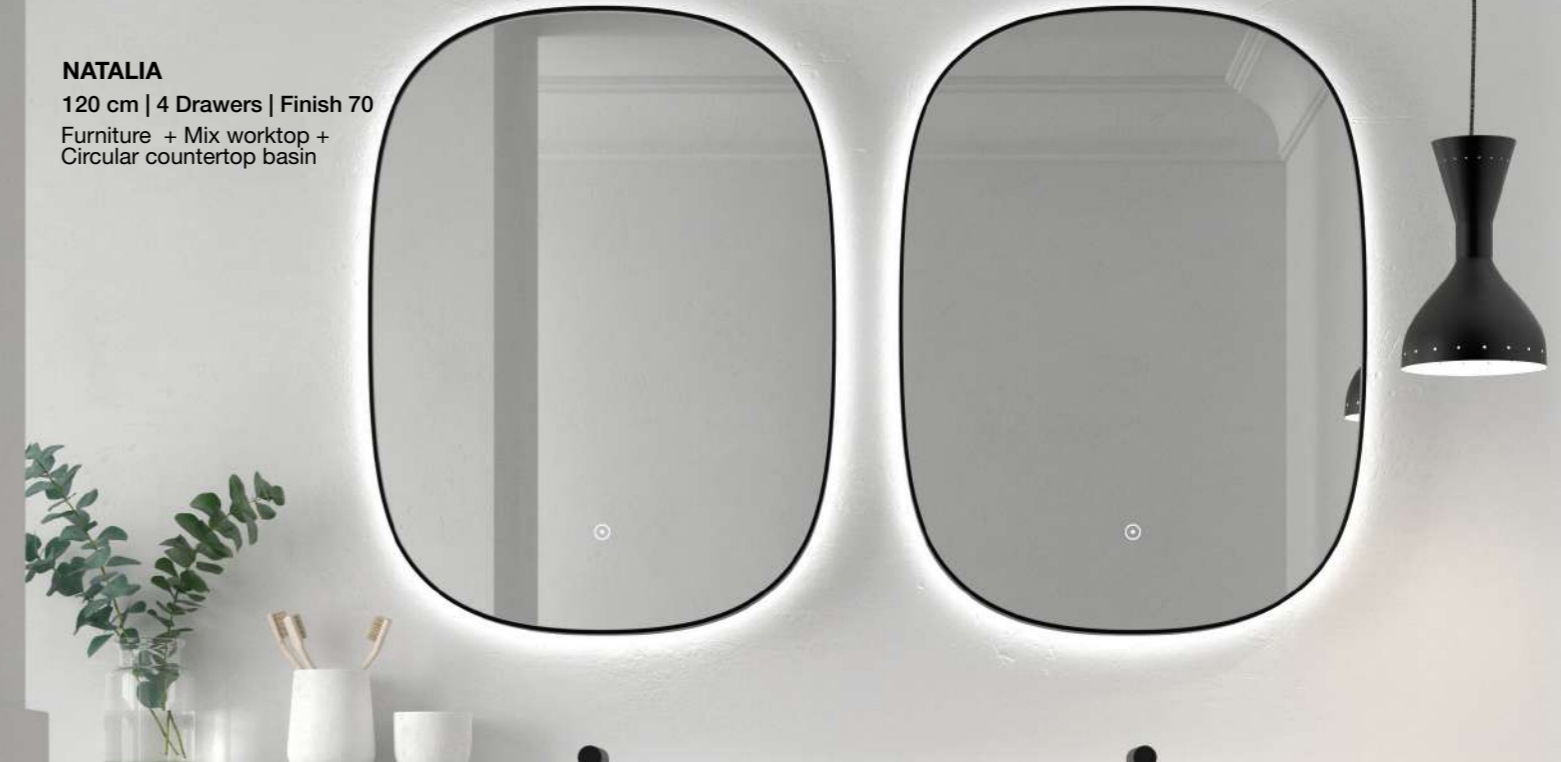

**DRAWERS HIGH QUALITY**  
Totally removable,  
soft close and  
triple regulation

**NATALIA**  
120 cm | 4 Drawers | Finish 70  
Furniture + Mix worktop +  
Circular countertop basin

COMPONENTS  
Flow black framed  
Led mirror

Frameless mirror  
Led spotlight  
Dryer holder

FINISHINGS

**DRAWERS HIGHT QUALITY**  
Totally removable,  
soft close and  
triple regulation

**NATALIA**  
80 cm | 2 Drawers | Finish 34  
Furniture + Aire basin