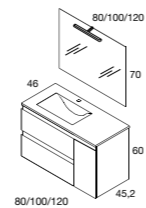

COMPONENTS

Frameless mirror
Ovled spotlight 50
Black towel rack 29

ALL CONFIGURATIONS
> PAGES 46-47

EXPRESS SERVICE
Ex-factory in 3 days

KOLORES WORKTOPS AND BASINS
Ex works 15 working days
ONLY ESSENTIALS PRODUCT
WITHOUT EXPRESS SERVICE