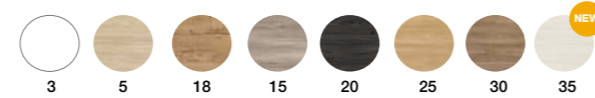

FURNITURE FINISHINGS / WORKTOPS