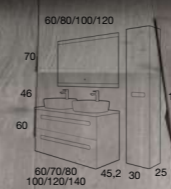

PARIS
120 cm | 2 Drawers | Finis 51
Furniture + Pet white worktop + Oval
basin (2 units)

COMPONENTS

Led horizontal illuminated
Mirror Wall cabinet 1 door