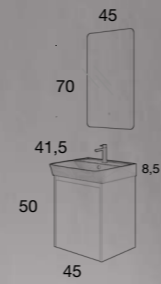

**Slim
Line straight**
ESSENTIALS

SLIM

45 cm | 1 Door | Finish 18
Furniture + Slim basin