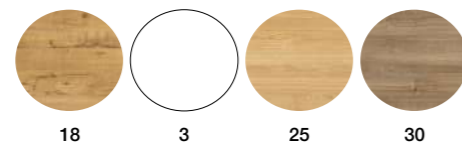

FURNITURE FINISHES