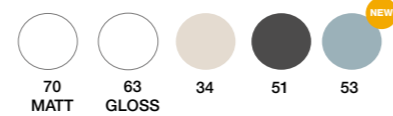

LACQUERED FINISHINGS