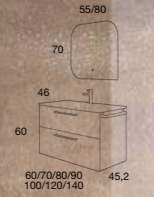

**DRAWERS HIGH QUALITY**  
Totally removable,  
soft close and  
triple regulation

**CARMEN**  
80 cm | 2 Drawers | Finish 25  
Furniture + Aire basin

COMPONENTS

Miroir Desigual  
Black towel rack 36

VISIBLE SIDES.  
INTEGRATED HANDLE