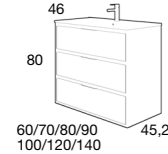

60/70/80/90/100/120 COMPONENTS

Frameless mirror
Led spotlight 60