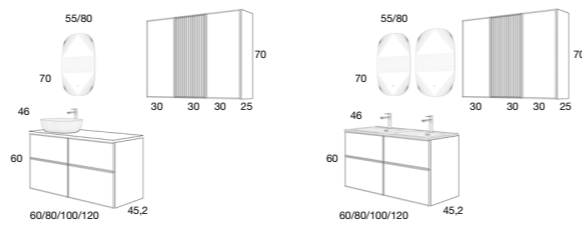

COUNTERTOP BASIN OFFSET   **AIRE TWIN BASIN**

BLANCA
120 cm | 4 Drawers
Finish 3
Furniture + Kolores worktop
K-Coffee + Kolores Oval Basin K-Coffee

BLANCA
120 cm | 4 Drawers
Finish 54
Furniture + Aire twin Basin

SOLIDO BASIN OFFSET
Furniture + Solido basin offset

COMPONENTS
Wall cupboard 1 door
Flow frameless mirror