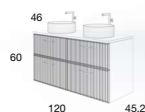

Blanca NEW Collection

ESSENTIALS COLLECTIONS

Warm and welcoming bathroom design for the 21st century

What are we looking for in bathroom furniture today? Or, better still, what do we want our bathroom to be like? Undoubtedly, a space that used to be functional and auxiliary and that has now become a small sanctuary in which we seek to be comfortable, relaxed and looking for the best version of ourselves.

In our home, spaces have an increasing impact on how we feel, an idea inspired by the emotional architecture of Mathias Goeritz. That this is so is an undeniable fact.

Our homes tell our story. And the bathroom, the most intimate part of it. At a time when everything is accelerating and dehumanising, the BLANCA COLLECTION is born with a clear vocation to offer a cosy, warm bathroom style that envelops and builds a space of wellbeing in which the people who use it feel comfortable and happy.

A modern design with a certain vintage inspiration but with a versatile personality so that everyone can find the formula that best suits their style.

COMBINED FRONTS

Combined fronts designs: plain and striped