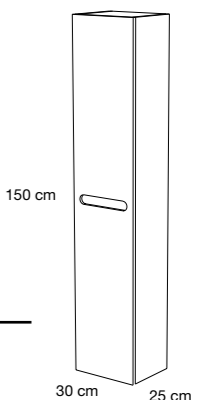

WALL CABINET 1 DOOR

HI!!!
YOU CHOOSE!
MORE OPTIONS.
EASY TO CHOOSE,
IN 2 STEPS.

CHOOSE FURNITURE + CHOOSE WASHBASIN