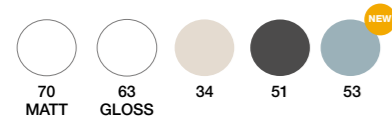

# Paris Collection

ESSENTIALS

**PARIS**  
80 cm | 3 Drawers | Finish 70  
Furniture + Aire basin

AIRE BASIN TWIN BOWL (100,120,140 CM)

COMPONENTS  
Loop mirror

**LACQUERED FINISHINGS**

ALL THE SETUPS  
> PAGES 80-81