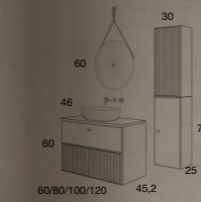

**DRAWERS HIGH QUALITY**  
Totally removable,  
soft close and  
triple regulation

**BLANCA**  
80 cm | 2 Drawers | Finish 56

Furniture + Kolores worktop K-black +  
Kolores Oval basin K-Black

COMPONENTS