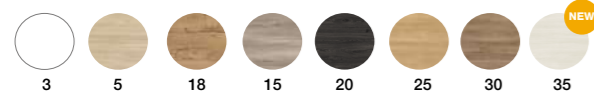

FURNITURE FINISHINGS / WORKTOPS

WORKTOP AND BASIN KOLORES

STONE WORKTOP

PET WORKTOP

OPTION WITH HANDLE

BLACK HANDLE

CHROME HANDLE

BLACK HANDLE HIDDEN SIDES