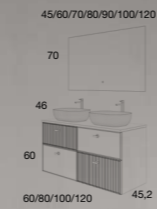

**BLANCA**  
120 cm | 4 drawers | Finish 3 | RUSTIC handle  
Furniture + Stone white worktop +Oval white Basin