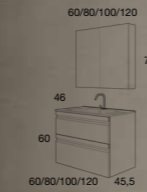

COMPONENTS

Mirror Cabinet