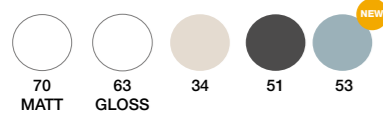

LACQUERED FINISHINGS