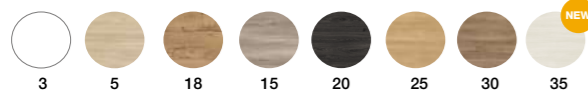

FURNITURE FINISHINGS / WORKTOPS