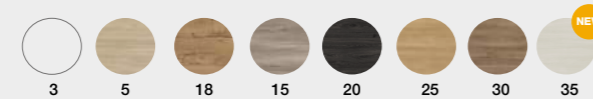

FURNITURE FINISHINGS / WORKTOPS