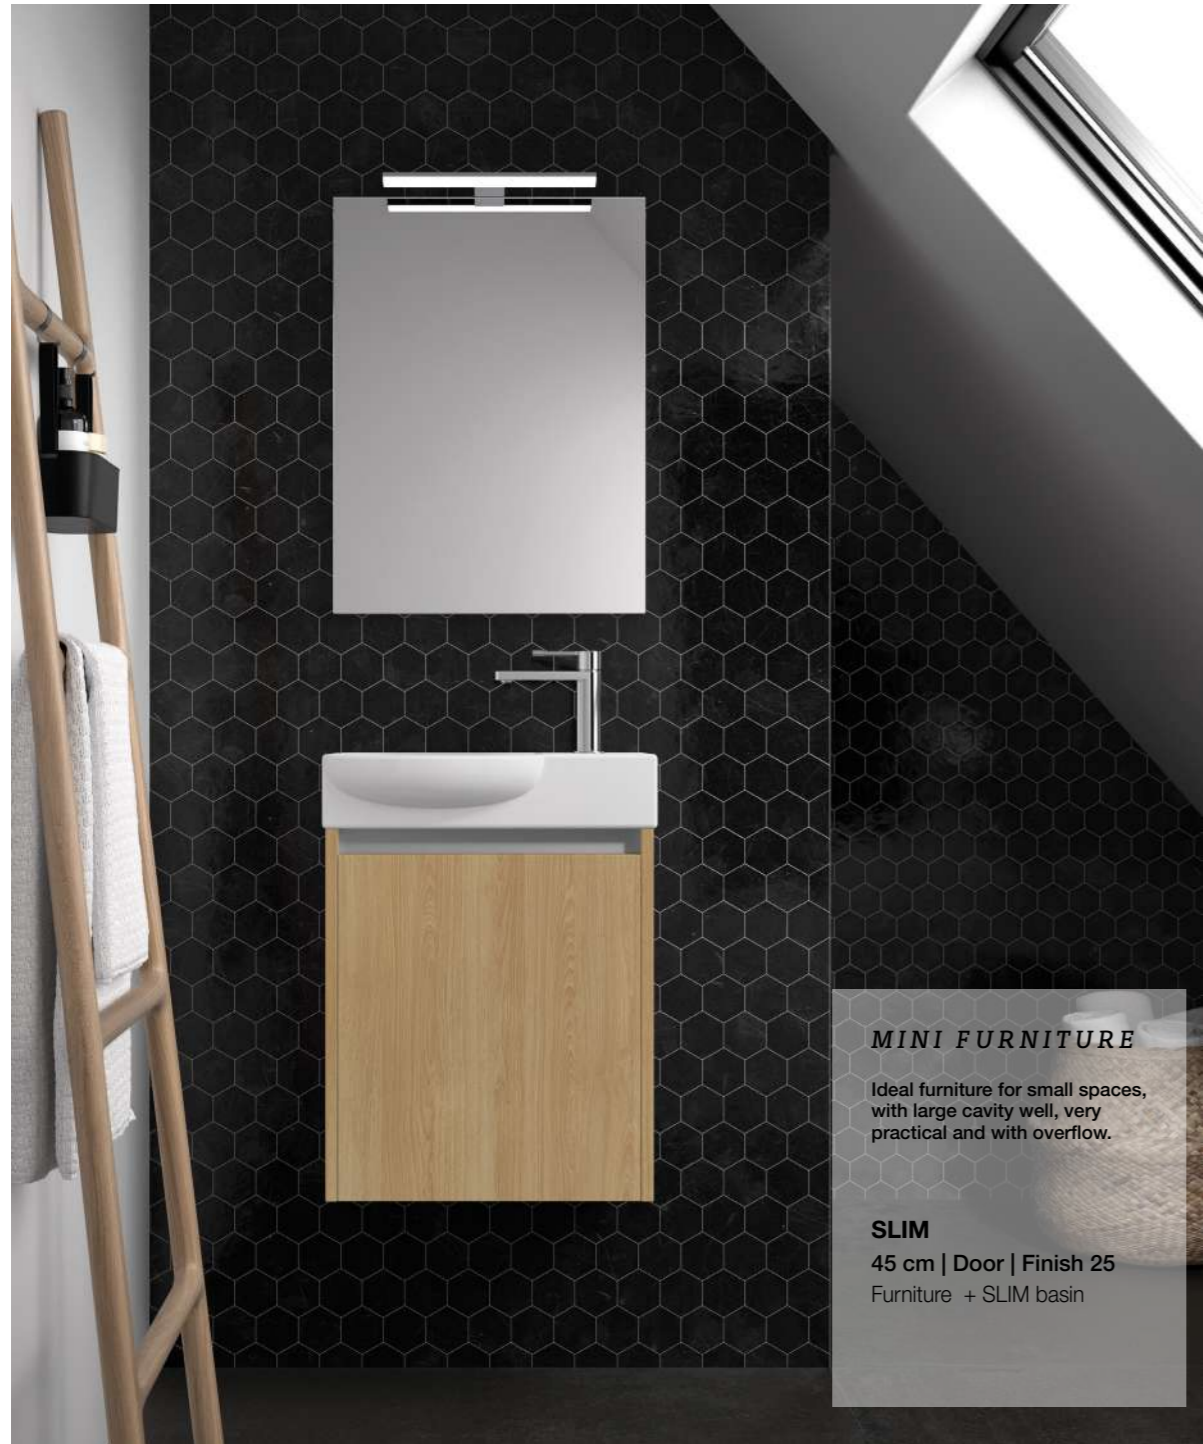

**MINI FURNITURE**

Ideal furniture for small spaces, with large cavity well, very practical and with overflow.

**SLIM**

45 cm | Door | Finish 25  
Furniture + SLIM basin

**EXPRESS SERVICE**  
Ex-factory in 3 days