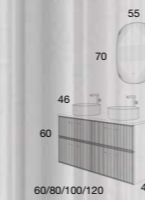

DRAWERS HIGH QUALITY
Totally removable, soft close and triple regulation

BLANCA
120 cm | 4 Drawers | Finish 52 | Line gold handle
Furniture + K-white worktop + K-blue circular basin