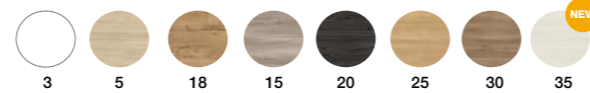

FURNITURE FINISHINGS / WORKTOPS