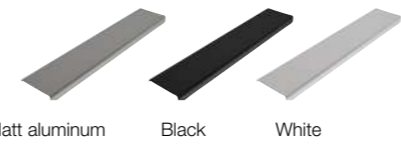

HANDLE WAY
220 x 38 MM