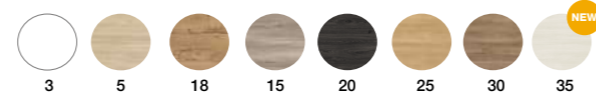

LAMINATED FINISHES

REDUCED DEPTH 39CM