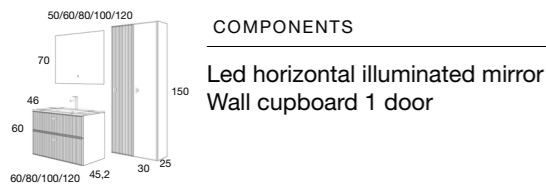

Furniture + Aire basin

COMPONENTS

Loop mirror led  
Wall cupboard 1 Door

COMPONENTS

Led horizontal illuminated mirror  
Wall cupboard 1 door

COMPONENTS

Circular black framed mirror  
Wall cabinet 1 door