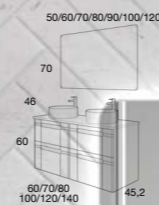

LACQUERED FINISHINGS

WORKTOPS AND BASIN "KOLORES"

STONE WORKTOP

PET WORKTOP

ALL THE SETUPS
> PAGES 80-81

OPTION REDUCED DEPTH 39 CM
> PAGE 80

EXPRESS SERVICE
Ex-factory in 3 days

Detail with water-resistant worktop finish 25

PARIS
120 cm | 4 Drawers | Finish 53

Furniture + Water-resistant worktop Finish 25 + Circular K-White basin

DRAWERS HIGH QUALITY
Totally removable, soft close and triple regulation

COMPONENTS

Frameless Mirror
curved corners Led