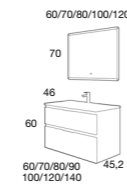

COMPONENTS

Curved corners
led mirror

ALL CONFIGURATIONS
> PAGES 46-47

EXPRESS SERVICE
Ex-factory in 3 days

KOLORES WORKTOPS AND BASINS
Ex works 15 working days

Why are the sides made visibles?

- Allow opening of drawers when you have a door frame.
- In wall-mounted furniture to avoid possible friction.
- Offer a different aesthetic.