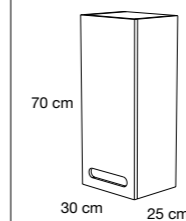

AUXILIARIES

AUXILIARY NOTES
The wall cabinet are reversible. if not indicated, we send right.
Glass shelves with anti-tilt support.

WALL CUPBOARD 1 DOOR

Indicate left or right opening