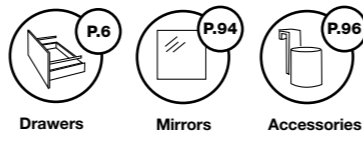

COUNTERTOP BASIN OFFSET   **AIRE TWIN BASIN**

BLANCA
120 cm | 4 Drawers
Finish 3
Furniture + Kolores worktop
K-Coffee + Kolores Oval Basin K-Coffee

BLANCA
120 cm | 4 Drawers
Finish 54
Furniture + Aire twin Basin