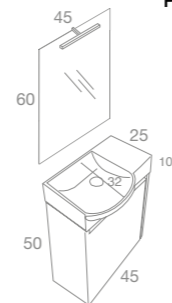

STRAIGHT SLIM DETAIL

Possibility of placing the 29" towel rack

Finish N° 3