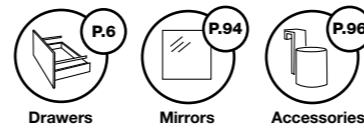

Natalia Collection

ESSENTIALS

DRAWERS HIGH QUALITY
Totally removable, soft close and triple regulation