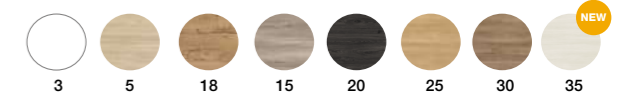

LAMINATED FINISHES