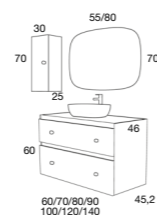

COMPONENTS

Flow framed silver led
Wall cupboard