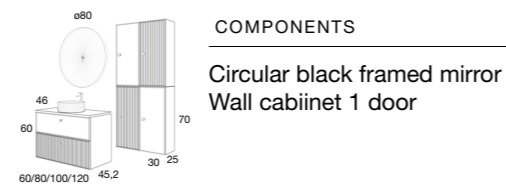

Furniture + Aire basin

COMPONENTS

Loop mirror led  
Wall cupboard 1 Door

COMPONENTS

Led horizontal illuminated mirror  
Wall cupboard 1 door

COMPONENTS

Circular black framed mirror  
Wall cabinet 1 door