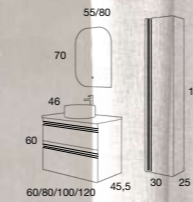

COMPLEMENTS

Desigual mirror, right peak
Wall cabinet 1 door

DRAWERS HIGH QUALITY
Totally removable,
soft close and
triple regulation