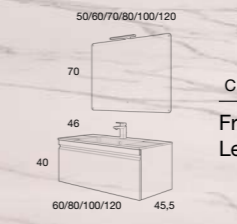

COMPONENTS
Frameless mirror curved corners Led
Led spotlight

NEW
NEW SIZE 1 DRAWER,
HIGH 40 CM