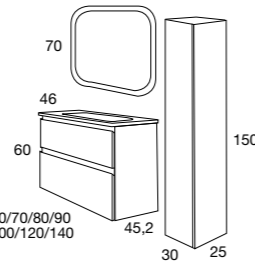

60/70/80/90/100/120 COMPONENTS

Frameless mirror
Led spotlight 60

60/70/80/90
100/120/140 45,2

60/80/100/120 COMPONENTS

Loop led mirror
Wall cabinet 1 door