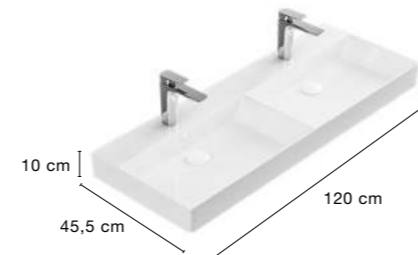

BASIN

TWO

120 cm | 2 Drawers | LAM 25
Furniture price + TWO Basin

1.105 €

COMPONENTS	PRICE
Mirror on a board with led light on the top	407 €

Elena | ONE BASIN Price list

MELAMINE FINISHES

SET 60 CM | Furniture + Basin 692 €

MIRRORS
Frameless, Organics, Framed, Led with led lighting

ONE Basin CERAMIC

60 CM

85 CM

120 CM (TWIN BOWL)

Elena | TWO BASIN Price list

MELAMINE FINISHES

SET 65 CM | Furniture + Basin 662 €

19 MM THICK STRUCTURE

SET 90 CM | Furniture + Basin 838 €

19 MM THICK STRUCTURE

SET 120 CM | Furniture + Basin 1.105 €

19 MM THICK STRUCTURE

Express Service
Ex-factory in 3 DAYS

DRAWERS HIGHT QUALITY HETTICH
Totally removable, soft close and triple regulation