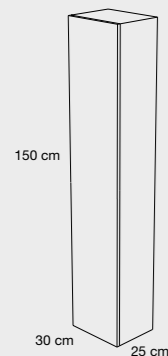

MIRRORS
Frameless, Organics, Framed, Led with led lighting

ONE Basin CERAMIC

60 CM

85 CM

120 CM (TWIN BOWL)

Elena | TWO BASIN Price list

MELAMINE FINISHES

SET 65 CM | Furniture + Basin 662 €

MIRRORS
Frameless, Organics, Framed, Led with led lighting

TWO Basin CERAMIC

65 CM

90 CM

120 CM

AUXILIARIES

WALL CABINET 1 DOOR

PRIX