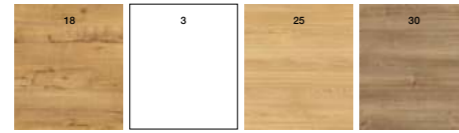

Elena | TWO BASIN Collection

ESSENTIALS

**Express
Service**
Ex-factory in
3 DAYS

**Mirrors
line**
SEE P.22

**Auxiliaries
option**
SEE P.20

FURNITURE FINISHES