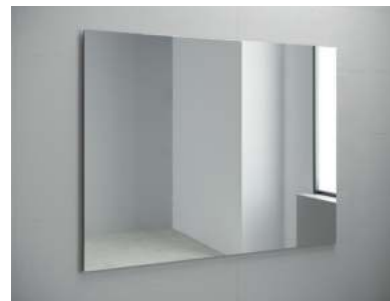

Mirrors

COMPLETE LINE

* Mirrors that have an asterisk may have spotlight (page 20)

EXPRESS SERVICE
Ex-factory in 3 days

* **FRAMELESS MIRROR**

MEASURE	PRICE
45 x 60	59 €
60 x 70	67 €
70 x 70	73 €
80 x 70	75 €
90 x 70	95 €
100 x 70	96 €
120 x 70	128 €
80 x 80	96 €
100 x 80	111 €