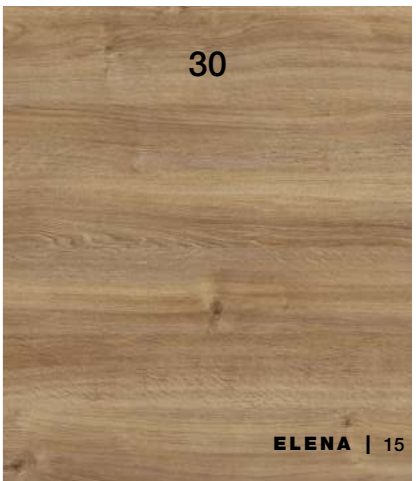

High quality melamine

18

3

25

30

Elena | TWO BASIN
Collection
 ESSENTIALS

Express Service
 Ex-factory in
 3 DAYS

Mirrors line
 SEE P.22