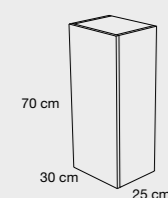

Elena | ONE BASIN Price list

MELAMINE FINISHES

SET 60 CM | Furniture + Basin 692 €

19 MM THICK STRUCTURE

SET 85 CM | Furniture + Basin 839 €

19 MM THICK STRUCTURE

SET 120 CM | Furniture + Basin 1.252 €

19 MM THICK STRUCTURE

Express Service
Ex-factory in 3 DAYS

DRAWERS HIGHT QUALITY HETTICH
Totally removable, soft close and triple regulation

MIRRORS
Frameless, Organics, Framed, Led with led lighting

ONE Basin CERAMIC

60 CM

85 CM

120 CM (TWIN BOWL)

Elena | TWO BASIN Price list

MELAMINE FINISHES

SET 65 CM | Furniture + Basin 662 €

19 MM THICK STRUCTURE

SET 90 CM | Furniture + Basin 838 €

19 MM THICK STRUCTURE

SET 120 CM | Furniture + Basin 1.105 €

19 MM THICK STRUCTURE

Express Service
Ex-factory in 3 DAYS

DRAWERS HIGHT QUALITY HETTICH
Totally removable, soft close and triple regulation

MIRRORS
Frameless, Organics, Framed, Led with led lighting

TWO Basin CERAMIC

65 CM

90 CM

120 CM

AUXILIARIES

WALL CABINET 1 DOOR

PRIX

321 €

Select opening left or right

WALL CUPBOARD 1 DOOR

PRIX

197 €

Select opening left or right

NOTE AUXILIARIES
Without indication, we send to right

HANDLE WAY

Indicate couleur in the order
220 x 38 mm

Matt aluminum

Black

White

SPOTLIGHTS

All our wall lights can also be fitted on all led backed illuminated mirrors, novus mirrors and cabinet mirrors.

LED SPOTLIGHT BLACK

WIDTH	PRICE	W	K	LM
30	84 €	8	5700	580

OVLED SPOTLIGHT

WIDTH	PRICE	W	K	LM
50	110 €	9	4000	919
80	179 €	10	4000	1052

ROUND

WIDTH	PRICE	W	K
12 Ø	63 €	5	4000

NOTE: Not compatible w/ mirror on a board

LED SPOTLIGHT CHROME

WIDTH	PRICE	W	K	LM
30	73 €	8	5700	580
45	109 €	10	5700	757
60	135 €	11	5700	955
80	176 €	15	5700	1270
100	200 €	15	5700	1270
120	220 €	18	5700	1532

ACCESSORIES

TOWEL RACKS

CM	FINISH	PRICE
36	Chrome	92 €
29	Chrome	84 €
36	Matt Black	95 €
29	Matt Black	84 €