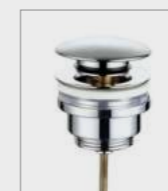

NOTE: Towel racks of 36 for standards furnitures and 29 for reduced depth furniture o for who wish a little towel racks.

DRYER HOLDER

FINISH	PRICE
Chrome	48 €

IRON HOLDER

FINISH	PRICE
Chrome	72 €

HANGER

FINISH	PRICE
Chrome	46 €
Matt Black	46 €

TOILLER ROLL HOLDER

FINISH	PRICE
Chrome	59 €
Matt Black	59 €

CLIK-CLAK VALVES

FINISH	PRICE
Chrome	34 €
White mat	52 €
Black mat	52 €

SIPHON TOTI

PRICE
73 €

Mirrors

COMPLETE LINE