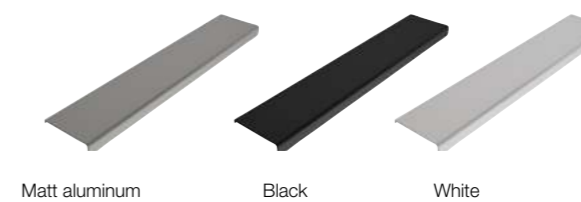

ONE

HANDLE WAY

220 x 38 MM