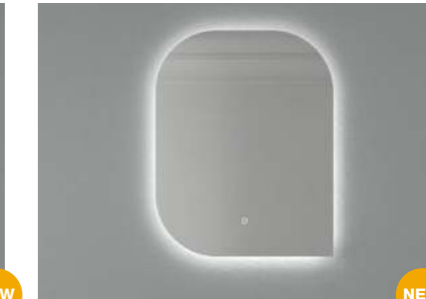

MEASURE	PRICE
60 x 70	219 €
70 x 70	250 €
80 x 70	274 €
90 x 70	311 €
100 x 70	341 €
120 x 70	407 €

MIROIR CIRCULAIRE
METAL FRAME AND LEATHER STRIP

MEASURE	PRICE
60 Ø	256 €

FRAMELESS FLOW MIRROR (WITH LED)

MEASURE	PRICE
55 x 70	287 €
80 x 70	325 €

FRAMED FLOW MIRROR WITH LED
OPTIONS: BLACK, GOLD AND SILVER.

MEASURE	PRICE
55 x 70	406 €
80 x 70	444 €

OPTIONS: Black, Silver and Gold. Indicate in the order.

DESIGUAL MIRROR (WITH LED)