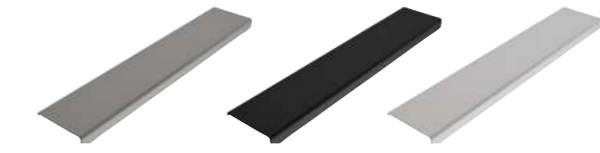

Elena | TWO BASIN
Collection
 ESSENTIALS

ELENA
 COLLECTION

BASIN

TWO

HANDLE WAY

220 x 38 MM

Matt aluminum Black White

4 COLOURS