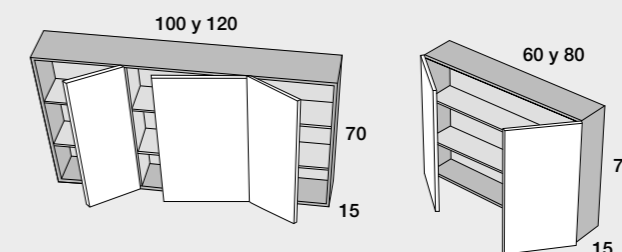

MEASURE	PRICE
60 2P (30+30)	262 €
80 2P (40+40)	303 €
100 3P (30+40+30)	419 €
120 3P (40+40+40)	475 €